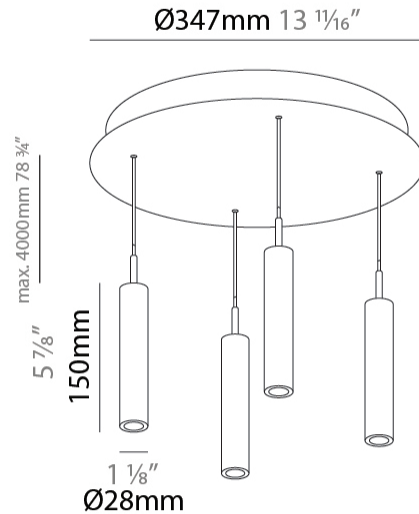

GENERAL

Series: G-Mini Round
Subseries: G-Mini Round Hangover
Partner: Prolicht
Division: Architectural
Installation: Suspension
Product Type: Clusters
Mounting Location: Ceiling
Light Distribution: Direct

PHYSICAL

Shape: Cylinder
Diameter (mm): 347
Diameter (in): 13 11/16
Height (mm): 150
Height (in): 5 7/8
Fixture Finish: SSR / BKV / CWI / CRY / HAB / UFT / ITA / RUA / FTG / MYG / LOD / PUS / FRO / FUP / KIA / POP / BLS / SPG / MEY / GOH / CHC / COM / ABZ / JAG / OBR / MOS / ROR
Accent Finish: NOF / COP / MIR / SSS
Fixture Material: Extruded Aluminum / Steel
Cable Details: 2000mm/78 3/4" / 4000mm/157 1/2" - Cable, Black, Green, Orange, Red, White

ELECTRICAL

Lamp Type: LED (Zhaga Standard)
Input Wattage (W): 26
Total Output Wattage (W): 23.7
Dimming: Tri-Mode (Non-Dimming and Phase Dimming (120Vac only) and 0-10V Dimming)
Driver Included: Yes
Driver Location: Integrated
Driver Type: Constant Current - Universal
Driver Class: Class 2
Input Voltage (V): 120 - 277

LED

Color Temperature (°K): 2700 / 3000 / 3500 / 4000
Max. Delivered Lumen (lm): 1614 / 1709 / 1804 / 1852
Nominal Lumen (lm): 1840 / 1949 / 2057 / 2112
CRI: >90 CRI
Lamp Life (hrs): 50000

OPTICAL

Beam Angle: 20 / 26 / 56

RATINGS AND CERTIFICATIONS

Certified By: Certified for North American Standards
IP rating: IP20