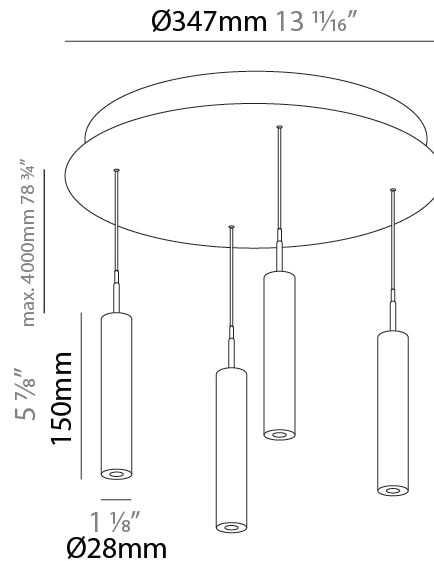

GENERAL

Series: G-Mini Round
Subseries: G-Mini Round Hangover
Partner: Prolicht
Division: Architectural
Installation: Suspension
Product Type: Clusters
Mounting Location: Ceiling
Light Distribution: Direct

PHYSICAL

Shape: Cylinder
Diameter (mm): 347
Diameter (in): 13 11/16
Height (mm): 150
Height (in): 5 7/8
Diffuser: Shine Ring - NOR / OPL / YEL / ORA / RED / BLU / GRN
Fixture Finish: SSR / BKV / CWI / CRY / HAB / UFT / ITA / RUA / FTG / MYG / LOD / PUS / FRO / FUP / KIA / POP / BLS / SPG / MEY / GOH / CHC / COM / ABZ / JAG / OBR / MOS / ROR
Accent Finish: NOF / COP / MIR / SSS
Fixture Material: Extruded Aluminum / Steel
Cable Details: 2000mm/78 3/4" / 4000mm/157 1/2" - Cable, Black, Green, Orange, Red, White

ELECTRICAL

Lamp Type: LED (Zhaga Standard)
Input Wattage (W): 26
Total Output Wattage (W): 23.7
Dimming: Non-Dimmable
Driver Included: Yes
Driver Location: Integrated
Driver Type: Constant Current - Universal
Driver Class: Class 2
Input Voltage (V): 120 - 277

LED

Color Temperature (°K): 2700 / 3000 / 3500 / 4000
Max. Delivered Lumen (lm): 1557 / 1421 / 1499 / 1450
Nominal Lumen (lm): 1840 / 1949 / 2057 / 2112
CRI: >90 CRI
Lamp Life (hrs): 50000

OPTICAL

Beam Angle: 32 / 58

RATINGS AND CERTIFICATIONS

Certified By: Certified for North American Standards
IP rating: IP20