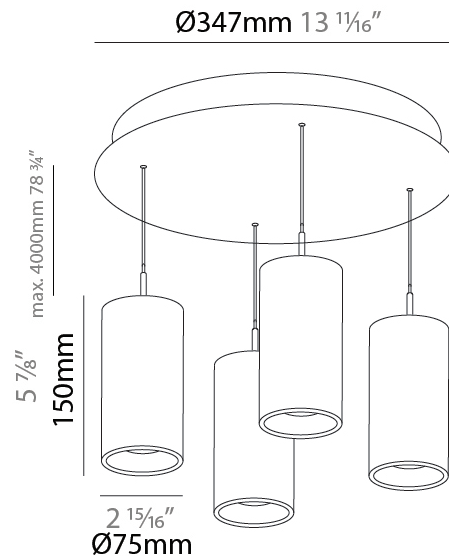

GENERAL

Series: G-Mini Round
Subseries: G-Mini Round Hangover
Partner: Prolicht
Division: Architectural
Installation: Suspension
Product Type: Clusters
Mounting Location: Ceiling
Light Distribution: Direct

PHYSICAL

Shape: Cylinder
Diameter (mm): 75
Diameter (in): 2 ¹⁵/₁₆
Length (mm): 1200
Length (in): 47 ¹/₄
Height (mm): 150
Height (in): 5 ⁷/₈

Diffuser: Shine Ring - NOR / OPL / YEL / ORA / RED / BLU / GRN
Fixture Finish: SSR / BKV / CWI / CRY / HAB / UFT / ITA / RUA / FTG / MYG / LOD / PUS / FRO / FUP / KIA / POP / BLS / SPG / MEY / GOH / CHC / COM / ABZ / JAG / OBR / MOS / ROR
Accent Finish: NOF / COP / MIR / SSS
Fixture Material: Extruded Aluminum / Steel
Cable Details: 2000mm/78 3/4" / 4000mm/157 1/2" - Cable, Black, Green, Orange, Red, White

ELECTRICAL

Lamp Type: LED (Zhaga Standard)
Input Wattage (W): 26
Total Output Wattage (W): 23.7
Dimming: Non-Dimmable
Driver Included: Yes
Driver Location: Integrated
Driver Type: Constant Current - Universal
Driver Class: Class 2
Input Voltage (V): 120 - 277

LED

Color Temperature (°K): 2700 / 3000 / 3500 / 4000
Max. Delivered Lumen (lm): 1557 / 1649 / 1740 / 1787
Nominal Lumen (lm): 1840 / 1949 / 2057 / 2112
CRI: >90 CRI
Lamp Life (hrs): 50000

OPTICAL

Beam Angle: 6 / 22 / 38

RATINGS AND CERTIFICATIONS

Certified By: Certified for North American Standards
IP rating: IP20