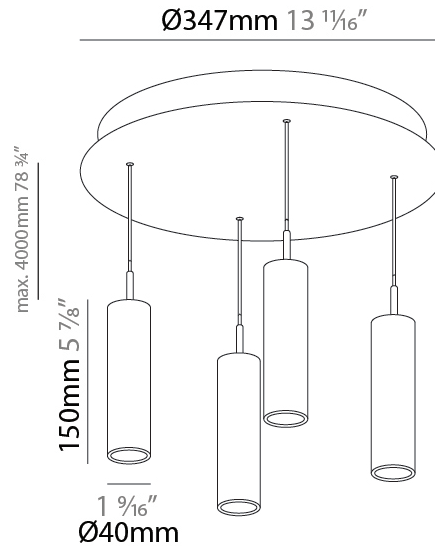

GENERAL

Series: G-Mini Round
Subseries: G-Mini Round Hangover
Partner: Prolicht
Division: Architectural
Installation: Suspension
Product Type: Clusters
Mounting Location: Ceiling
Light Distribution: Direct

PHYSICAL

Shape: Cylinder
Diameter (mm): 347
Diameter (in): 13 11/16
Height (mm): 150
Height (in): 5 7/8
Fixture Finish: SSR / BKV / CWI / CRY / HAB / UFT / ITA / RUA / FTG / MYG / LOD / PUS / FRO / FUP / KIA / POP / BLS / SPG / MEY / GOH / CHC / COM / ABZ / JAG / OBR / MOS / ROR
Accent Finish: NOF / COP / MIR / SSS
Fixture Material: Extruded Aluminum / Steel
Cable Details: 2000mm/78 3/4" / 4000mm/157 1/2" - Cable, Black, Green, Orange, Red, White

ELECTRICAL

Lamp Type: LED (Zhaga Standard)
Input Wattage (W): 39
Total Output Wattage (W): 35.4
Dimming: Non-Dimmable
Driver Included: Yes
Driver Location: Integrated
Driver Type: Constant Current - Universal
Driver Class: Class 2
Input Voltage (V): 120 - 277

LED

Color Temperature (°K): 2700 / 3000 / 3500 / 4000
Max. Delivered Lumen (lm): 2776 / 2904 / 3012 / 3080
Nominal Lumen (lm): 3878 / 4056 / 4206 / 4301
CRI: >90 CRI
Lamp Life (hrs): 50000

OPTICAL

Beam Angle: 40 / 52

RATINGS AND CERTIFICATIONS

Certified By: Certified for North American Standards
IP rating: IP20